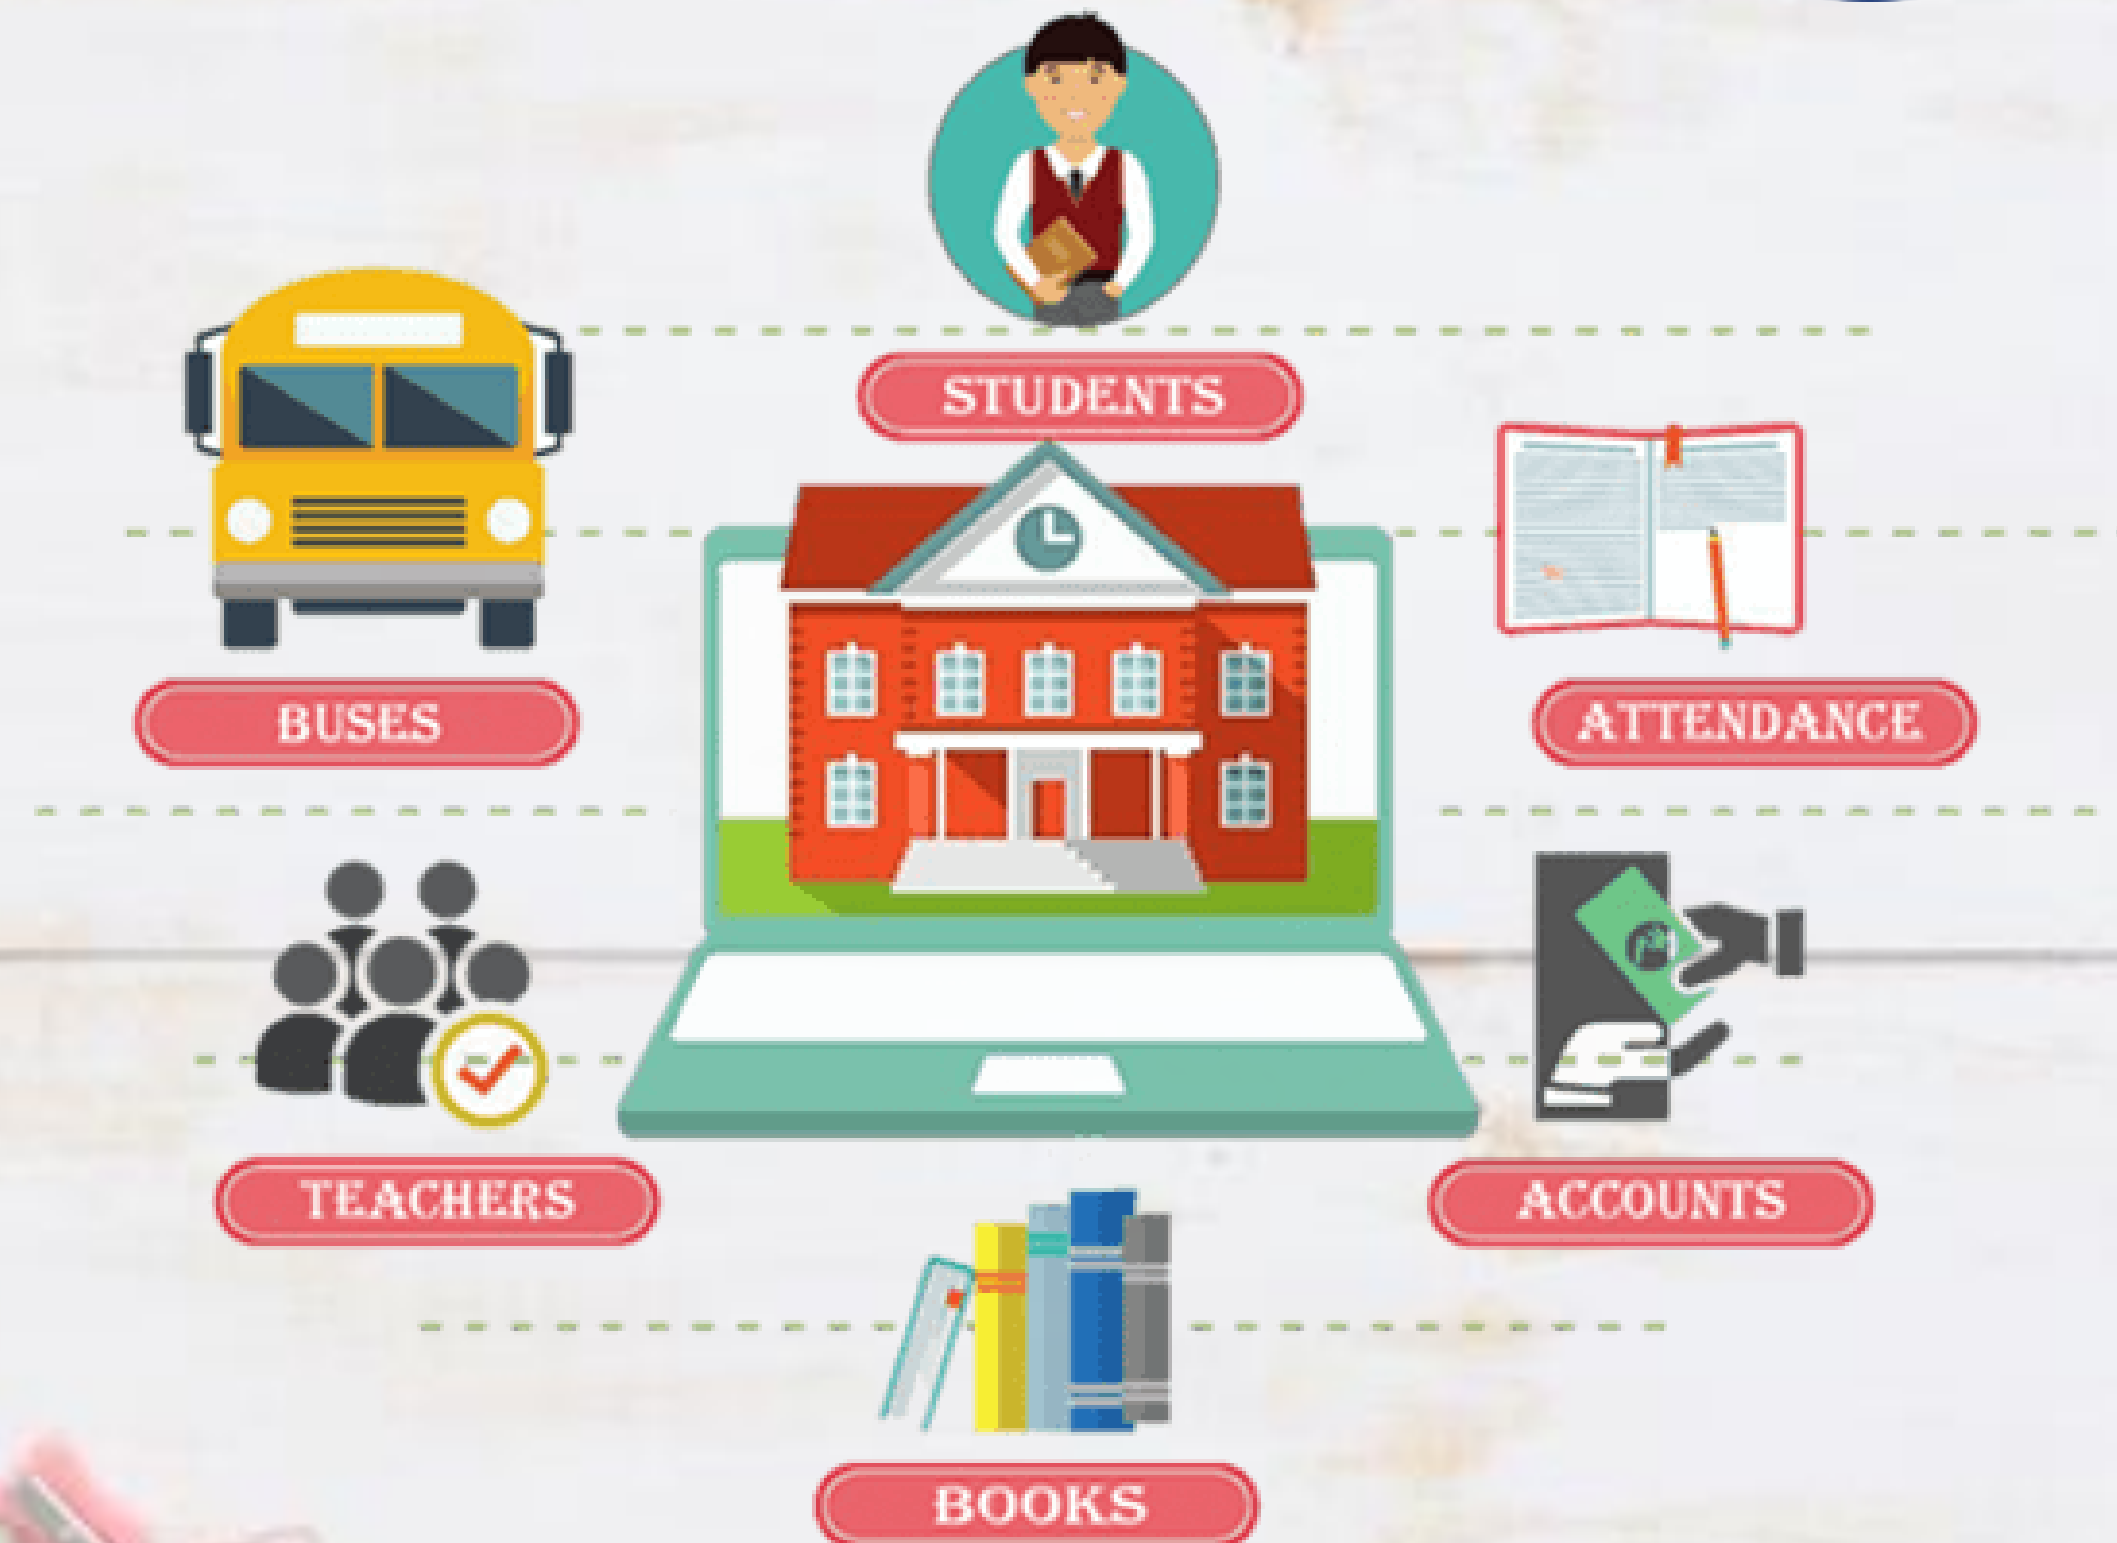

School Management System

School ERP With 35+ Modules To Help You Manage Classrooms, Services & Facilities for All Your Campuses

About School Management System

Parents & Students:-

- Attendance
- Assignments
- Homework
- Transport
- Leave Application
- Fee Payment
- Study Material
- Report Card
- Exams/Timetable
- Notices